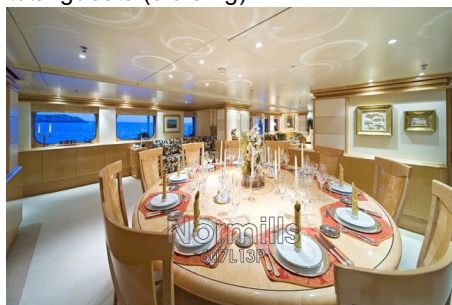

Normills - 22 Boulevard Royal - L-2449 Luxembourg

Tél: +352 20 40 93 30 - contact@normills.com