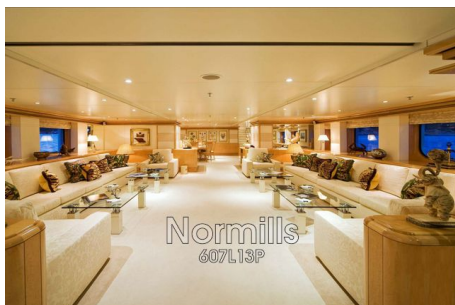

Normills - 22 Boulevard Royal - L-2449 Luxembourg

Tél: +352 20 40 93 30 - contact@normills.com